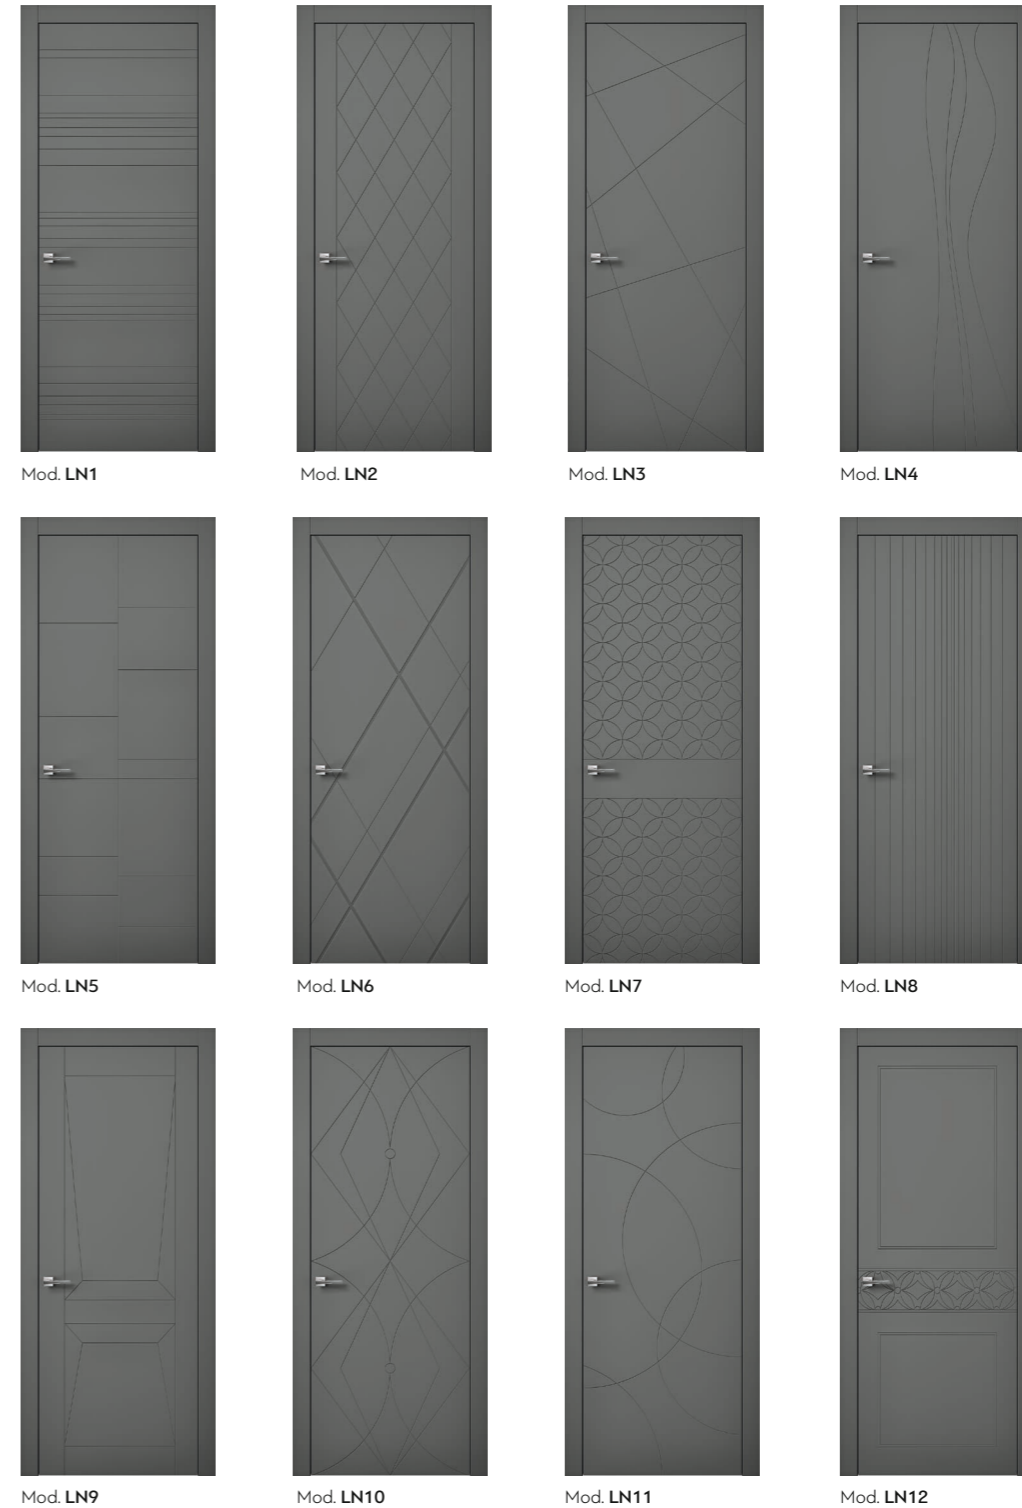

Доступные размеры полотна | Door leaf dimensions: L max 90 (cm) | H max 270 (cm)