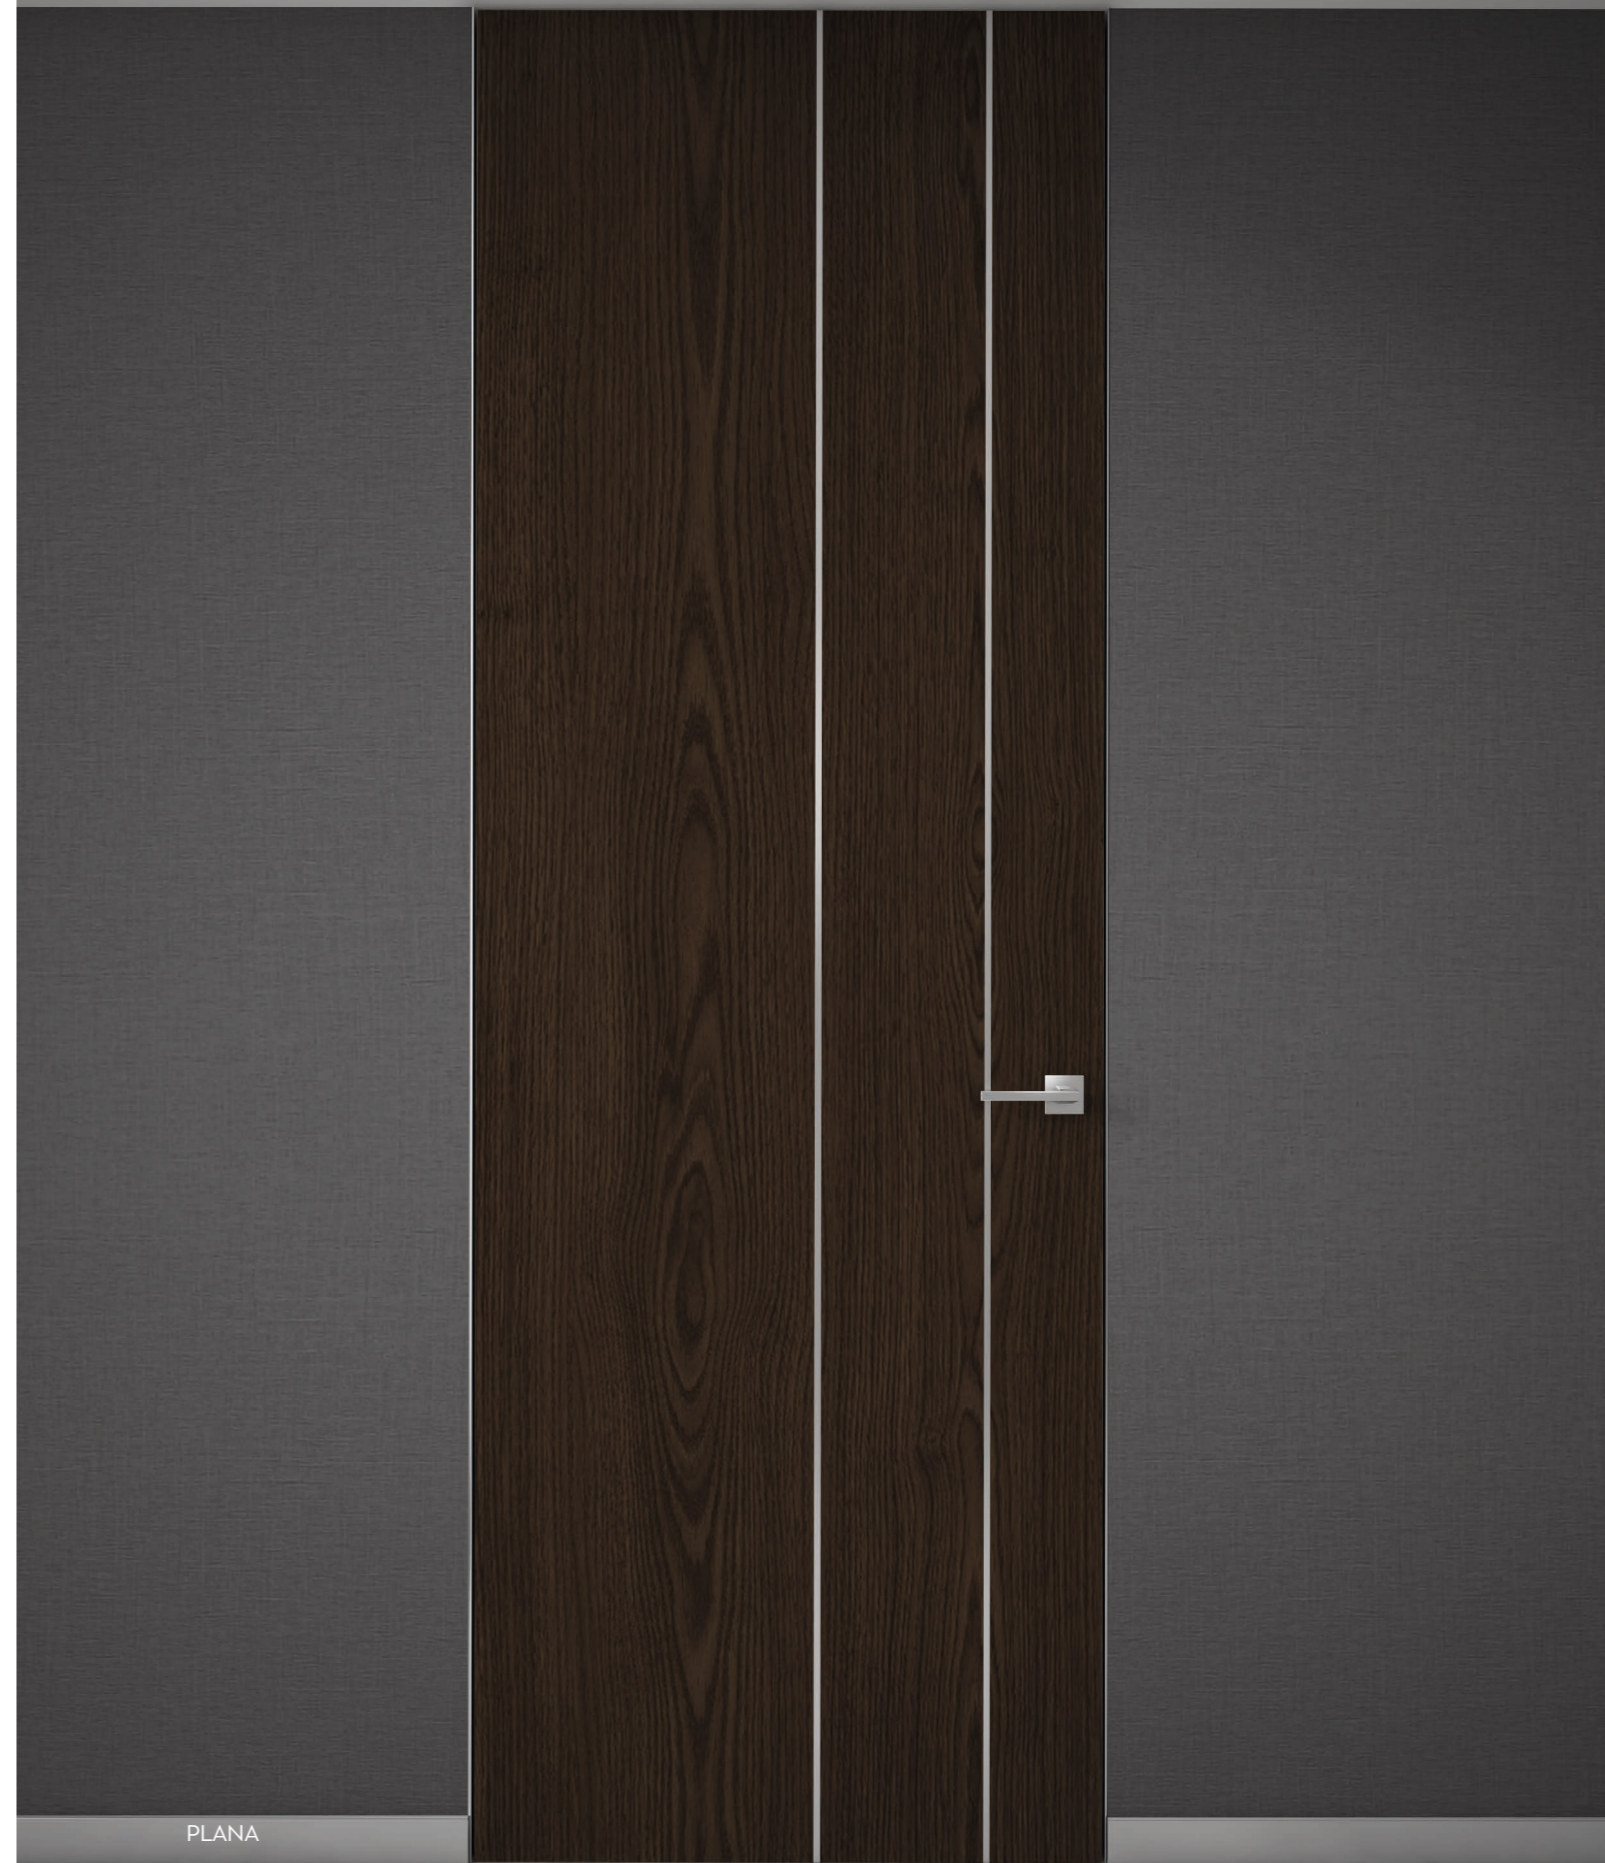

PLANA
—
Mod. PL5
Rovere Bruno
L 80 x H 270