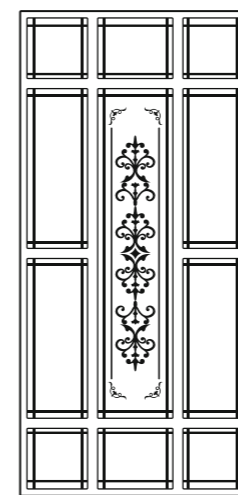

НАЛИЧНИК / Casing	ОТДЕЛКИ / Finishes	ЭЛЕМЕНТЫ ПОРТАЛА / Portal elements						
		LEVIA	LEVIA DECO	ARNO	ADELA	BASE - A BLOCCO- A	BASE - B BLOCCO- B	BASE - C BLOCCO- C
MODO	ROVERE			•	•			•
	LACCATO	•	•		•	•	•	
ONDA	ROVERE			•	•			•
	LACCATO	•	•		•	•	•	
AVENUE	ROVERE							
	LACCATO	•	•		•	•	•	
GRACIA DECO	ROVERE							
	LACCATO	•	•		•	•	•	
EVO	ROVERE			•				•
	LACCATO	•	•		•	•	•	
GRACIA	ROVERE			•				•
	LACCATO							
AURA	ROVERE							
	LACCATO	•	•		•	•	•	

Декор стекла | Vetro decor

TOSCANA R