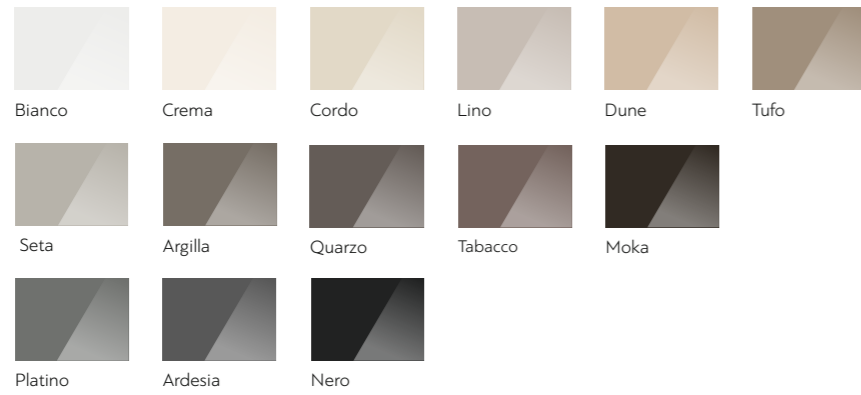

LACCATO

Покраска. Матовое / гляцевое покрытие RAL и NCS | Matt / Glossy lacquers. RAL and NCS