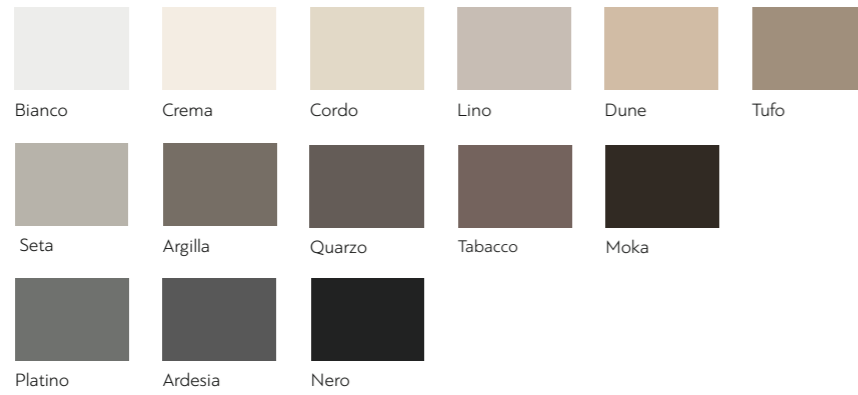

LACCATO

Покраска. Матовое покрытие RAL и NCS | Matt lacquers. RAL and NCS